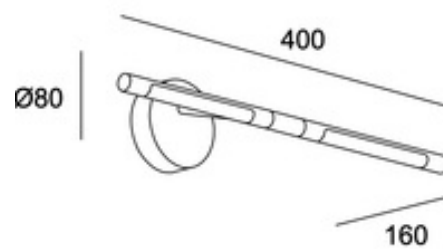

Gamma Extend Wall Light,
switched gold / brushed nickel
R2810,00 incl. VAT

Talk Wall Light, switched
anthracite
R2310,00 incl. VAT

LEDS C4[®]

Ges Wall Light
white
R1210,00 incl. VAT

Bend Wall Light
white
R1695,00 incl. VAT