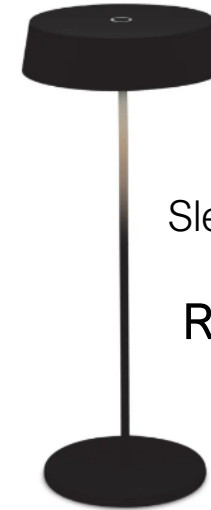

Slender Rechargeables
black/white
R1590,00 incl. VAT

2