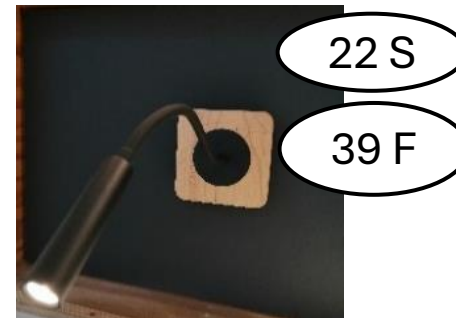

Custom Flexible / Solid Gooseneck Wall Light
black
R380,00 incl. VAT