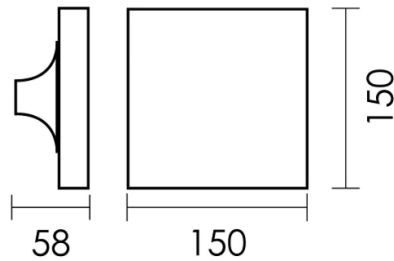

Focal Square Wall Light
white
R550,40 incl. VAT