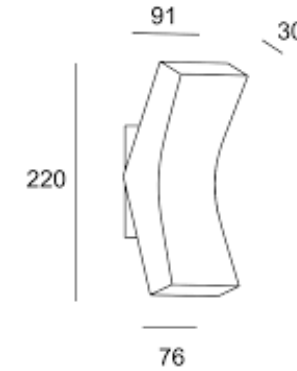

Gamma Extend Wall Light,
switched gold / brushed nickel
R2810,00 incl. VAT

Talk Wall Light, switched
anthracite
R2310,00 incl. VAT

LEDS C4[®]

Ges Wall Light
white
R1210,00 incl. VAT

Bend Wall Light
white
R1695,00 incl. VAT