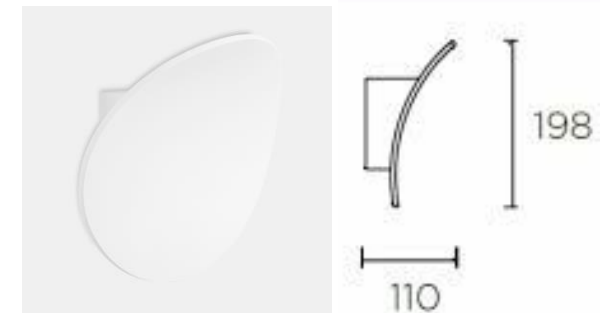

Neu Wall Uplight
white
R2385,00 incl. VAT