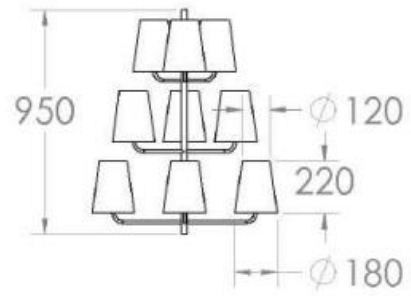

NEWPORT

lighting concepts and design
Originals

WD T2 S
② floor lamp – R2100,00 incl. VAT

② Table Lamp – R1840,00 incl. VAT

WD T1 Table Lamp
R1575,00 incl. VAT

NEWPORT

lighting concepts and design

1