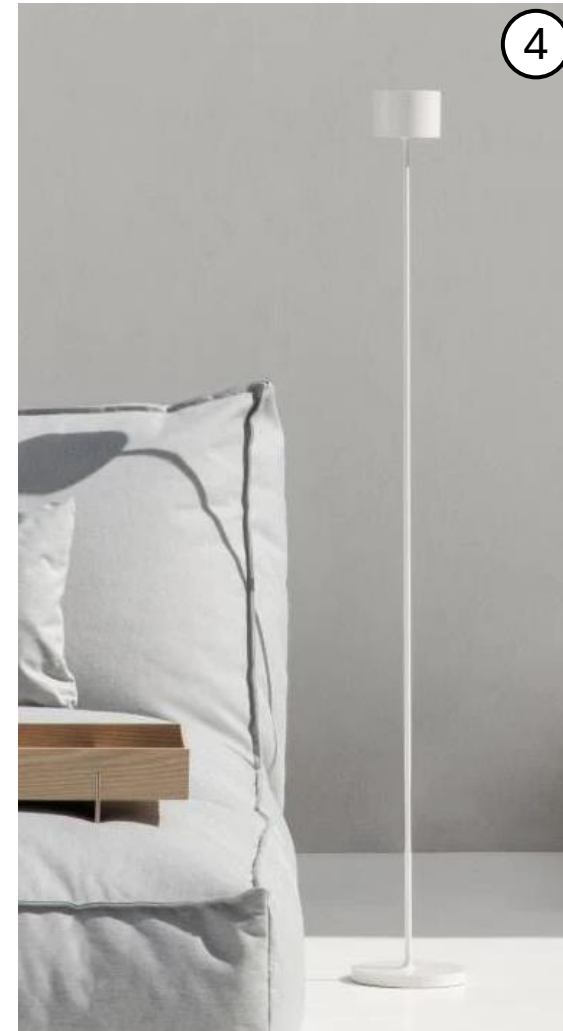

Spirit Rechargeables
Large – Sand x1
Large– dark grey x1
R1465,00
incl. VAT

Spirit Rechargeables
XL – Sand x8
XL – Grey x5
XL – dark grey x6
R2574,00
incl. VAT

14

17

8

4

4

Farol Floor Lamp
white/ grey
R3550,00 incl. VAT