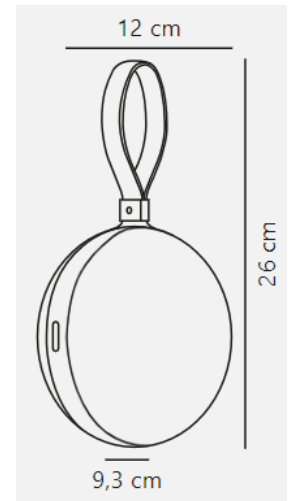

Bring To-Go 12 Battery
white only
R513,00 incl. VAT

VIBIA

MORGAN ASSOCIATES

Alpha Wall Light
white
R1550,00 incl. VAT

Blakes Classic XL Wall Light
black
(520mm x 260mm x 140mm)
R3895,00 incl. VAT

SPAZIO

Clara Up & Down
white
R1566,09 incl. VAT