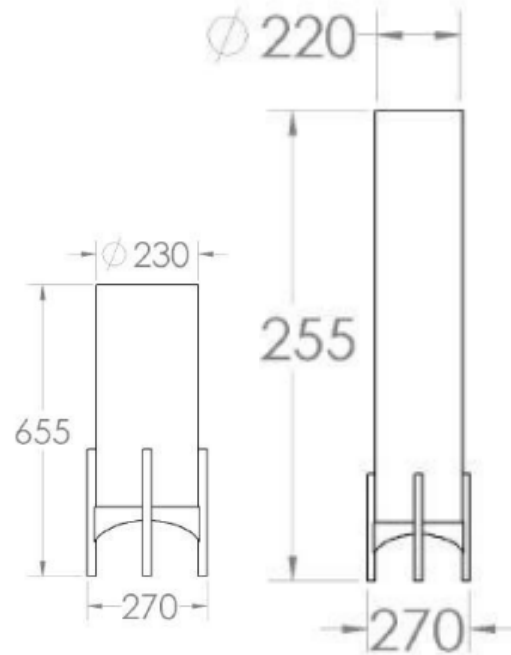

NEWPORT

lighting concepts and design
Originals

WD T2 S
② floor lamp – R2100,00 incl. VAT

② Table Lamp – R1840,00 incl. VAT

WD T1 Table Lamp
R1575,00 incl. VAT

NEWPORT

lighting concepts and design

1