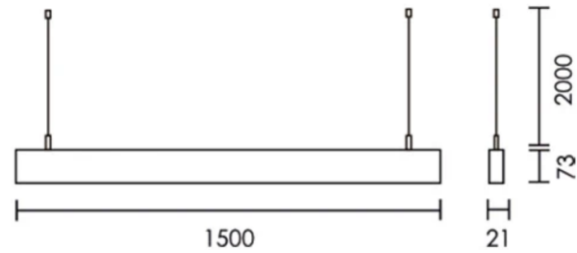

Kler LED Suspension Pendant
Black
R3700,00 incl. VAT

4

Lara Picture Light Medium
white
R1480,00 incl. VAT