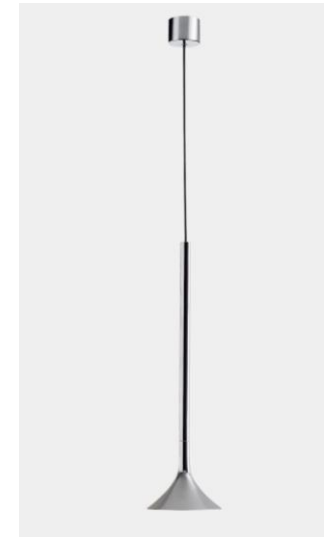

LEDS C4

Alive Single Pendant
chrome
R2535,00 incl. VAT