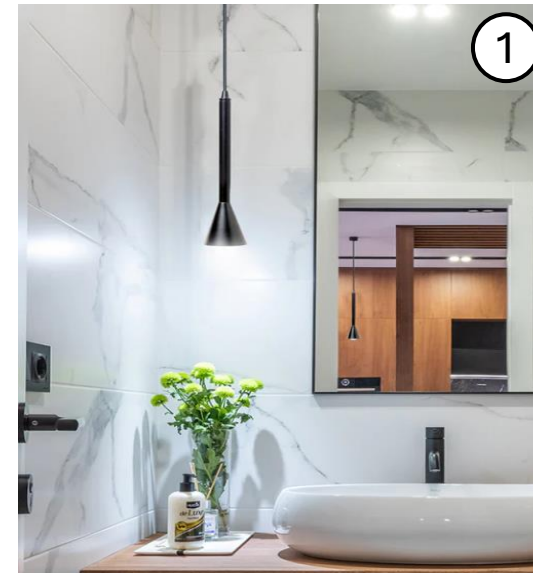

Lone 2 Spot – Surface Spotlight
white
R1469,00 incl. VAT

1

Medium