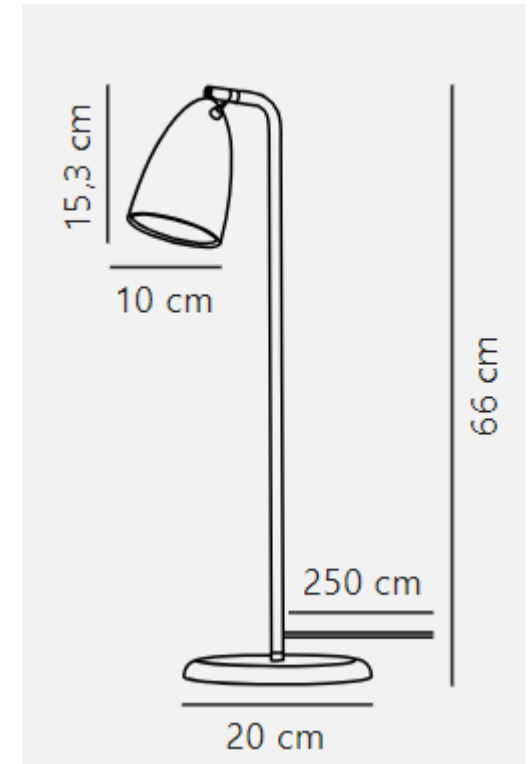

Nexus Table Lamp
grey
R3275,00 incl. VAT