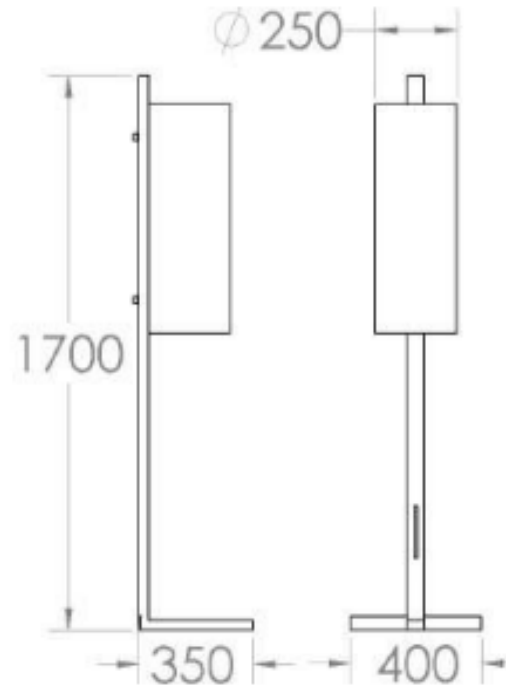

2

Amsterdam Table lamps
grey /white
R2275,00 incl. VAT

2